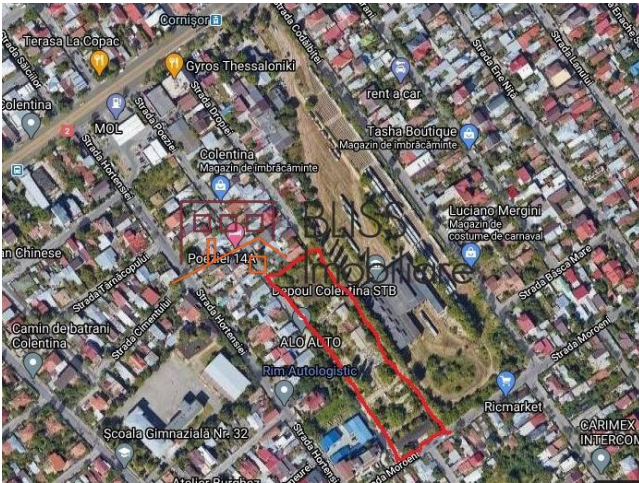

## Land 10,809 m<sup>2</sup>;

Colentina Nord, Bucharest

2,161,800 EUR  
200 EUR / m<sup>2</sup>

Web Reference  
#902737

<https://dev.blissimobiliare.ro/en/land-for-sale-colentina-nord-bucharest-902737>

Land details	
Land type	Constructible land
Size	10,809 m <sup>2</sup>
Land usage coefficient	2.5
Percentage of occupation	60%
Street openings	59 m
Road type	Asphalt

### Location