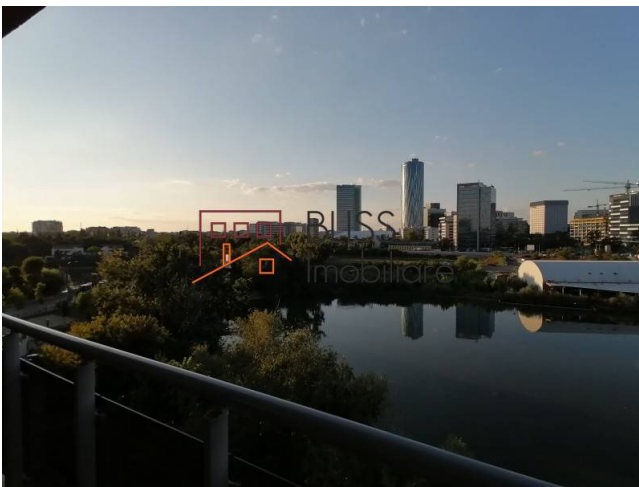

Updated on 8 Martie 2022

Luxury 1 bedroom apartment with beautiful panoramic view

Web Reference

#98416

 Floreasca Lake View, Floreasca Nord, Bucharest

<https://dev.blissimobiliare.ro/en/apartment-2-bedrooms-for-rent-floreasca-barbu-vacarescu-bucharest-98416>

Description

Located in the luxury area of Floreasca neighborhood, placed in the top 3 most exclusive residential areas in Bucharest, where apartments are traded in some cases at values of over 6000 EUR per m2, the apartment in "Floreasca Lake View" consists of 3 rooms detached rooms, arranged as follows:

FLOREASCA LAKE VIEW is a luxury building of flats completed in 2010, located on the shores of Lake Floreasca, 25m from Verdi Park. It benefits from reception with permanent security, 2 elevators, video intercom with direct connection to the reception, air conditioning through pipes, underground parking on 2 levels.

Photos