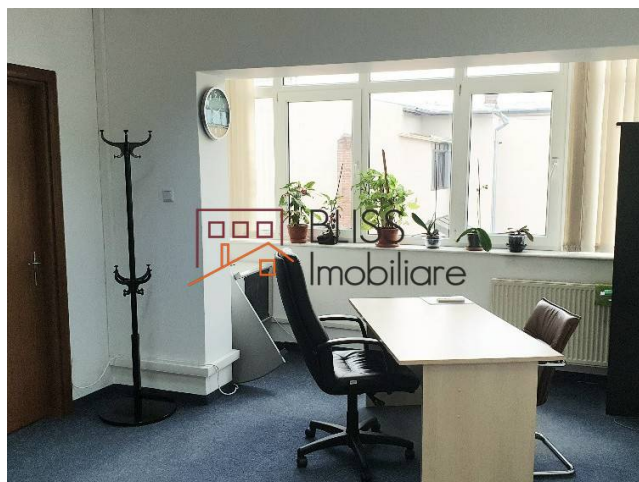

Updated on 1 Septembrie 2025

office space

Expozitiei, Bucharest

2,420 EUR / month

Web Reference

#90665

<https://dev.blissimobiliare.ro/en/office-space-for-rent-domenii-1-mai-grivitei-bucharest-90665>

Description

Office Space – Str. Aviator Popișteanu no. 16

2nd Floor | 242 sqm | Sector 1, Bucharest

We are pleased to offer for lease an office space located on the 2nd floor of a S+GF+4F building, situated on Aviator Popișteanu Street no. 16, in a quiet neighborhood of Sector 1, with easy access to DN1 and Otopeni Airport.

The leasable area is 242 sqm, which can be rented either as a whole floor for a single tenant, or divided between two tenants, with modules of 114 sqm and 128 sqm gross area. In the case of multiple tenants, the kitchenette, restrooms, and dining area will be shared.

The current layout includes 8 private offices, a kitchenette, 2 bathrooms, and a dining room. Additionally, a 30 sqm garage is available, which can be used either for parking or as storage space.

The building features modern finishes with granite cladding and large glazed areas, its own central heating system, air conditioning units, access control system, as well as smoke and gas detection circuits in technical areas and garages. Property management is provided by a specialized company under a separate contract.

Electricity and gas costs are billed separately, based on consumption and co-ownership share, ensuring transparency and efficiency for tenants.

With its modern amenities, flexible layouts, and strategic accessibility, this office space is an excellent solution for medium-sized companies seeking a professional and well-connected headquarters in a quiet yet accessible area of Bucharest.