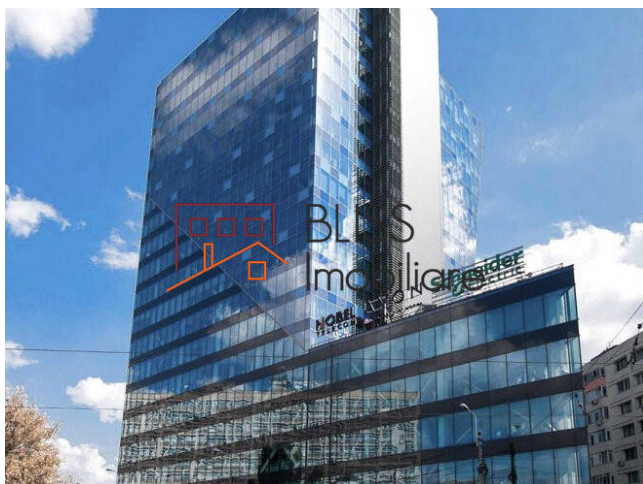

Updated on 1 Septembrie 2025

Office space

 Euro Tower, Barbu Vacarescu, Bucharest

3,956 EUR +VAT / month

Web Reference

#142830

<https://dev.blissimobiliare.ro/en/office-space-for-rent-floreasca-barbu-vacarescu-bucharest-142830>

Description

Office Space – Euro Tower

Excellent metro access and strong city connections

15th Floor | 230 sqm | Available Immediately

On the 15th floor of Euro Tower, a 230 sqm office space is available, offering spectacular panoramic views of Bucharest and a modern working environment in one of the city's landmark office buildings.

Space Features

- Total area: 230 sqm
- Flexible layout: open space with partitioning options
- Full-glass façade with abundant natural light and stunning views over central and northern Bucharest
- Direct access to building amenities: reception, underground parking, 24/7 security and property management services

About the Building

Euro Tower is Romania's first green office building, certified LEED Platinum, a benchmark for sustainable architecture and energy efficiency.

- Total leasable area: over 18,000 sqm
- 18 office floors + ground floor with retail functions