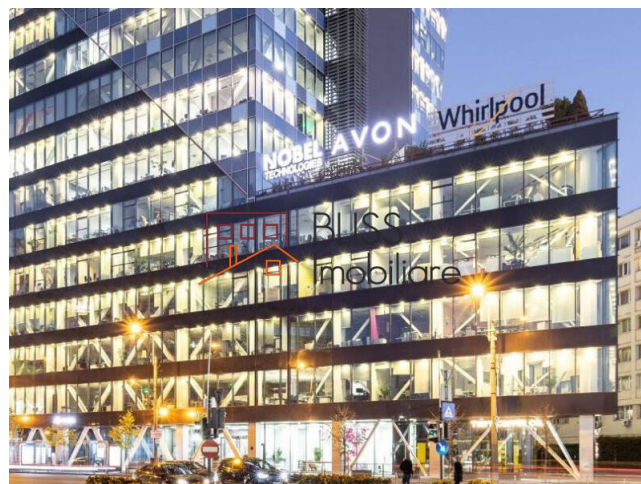

Updated on 1 Septembrie 2025

Office space

 Euro Tower, Barbu Vacarescu, Bucharest

3,956 EUR +VAT / month

Web Reference

#142830

<https://dev.blissimobiliare.ro/en/office-space-for-rent-floreasca-barbu-vacarescu-bucharest-142830>

Description

Office Space – Euro Tower

Excellent metro access and strong city connections

15th Floor | 230 sqm | Available Immediately

On the 15th floor of Euro Tower, a 230 sqm office space is available, offering spectacular panoramic views of Bucharest and a modern working environment in one of the city's landmark office buildings.

Space Features

- Total area: 230 sqm
- Flexible layout: open space with partitioning options
- Full-glass façade with abundant natural light and stunning views over central and northern Bucharest
- Direct access to building amenities: reception, underground parking, 24/7 security and property management services

- Modern infrastructure: high-performance HVAC, structured cabling, back-up generator
- Premium location on Barbu Văcărescu – Ștefan cel Mare Blvd., close to Ștefan cel Mare and Obor metro stations
- Excellent connections to the city center and northern business hubs (Aurel Vlaicu – Pipera)