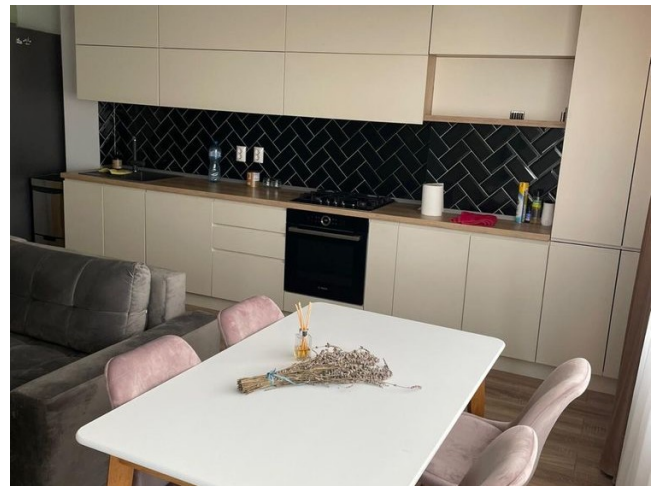

Updated on 4 Iulie 2025

Welcome to City Lights: Modern 1-Bedroom Apartment

Web Reference

#121665

City Lights Pipera, Popasului | Padurea Cretuleasca
| Matei Millo, Bucharest / Ilfov

<https://dev.blissimobiliare.ro/en/apartment-1-bedroom-for-rent-iancu-nicolae-pipera-bucharest-ilfov-121665>

Description

This 1 bedroom apartment is located in the City Lights residential complex in the Pipera area, offering a modern and comfortable living environment. With an underground parking space included, tenants enjoy the safety and convenience of parking their vehicle.

Convenient Location: Close to Lemon Park and Lidl for Everyday Needs

The residential complex has guard and security services, ensuring a safe and peaceful environment for tenants. Being close to Lemon Park and Lidl, tenants have quick access to local amenities and services, adding extra convenience to everyday life.

The apartment itself offers two spacious rooms, ideal for a couple or a small family. With modern finishes and adequate amenities, this apartment is a pleasant and comfortable place to call home.