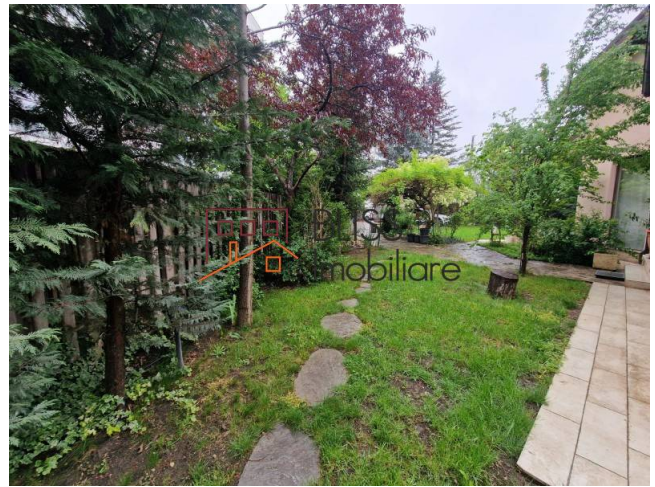

Updated on 21 November 2024

Modern 3-Bedroom Villa With Generous Land

Web Reference

#119483

 Iancu Nicolae Baneasa Zoo, Bucharest / Ilfov

<https://dev.blissimobiliare.ro/en/house-3-bedrooms-for-sale-iancu-nicolae-pipera-bucharest-ilfov-119483>

Description

This stunning villa, completed in 2020, offers spacious living and modern design, making it ideal for those seeking comfort and style. With a P+1 layout, the property is perfectly tailored for the needs of a modern family.

600 Sqm Land And Contemporary Design

Property Features:

- **Usable area:** 200 sqm
- **Land plot:** 600 sqm with a generous 19-meter frontage
- **Rooms:** 3 spacious bedrooms
- **Bathrooms:** 2 modern and well-equipped bathrooms
- **Architecture and Design:** contemporary construction with high-quality finishes

Generous Outdoor Space:

The property boasts a large land plot, ideal for recreational activities, gardening, or setting up a playground. The lot size ensures flexibility and enhanced privacy.

Prime Location – Iancu Nicolae Area: